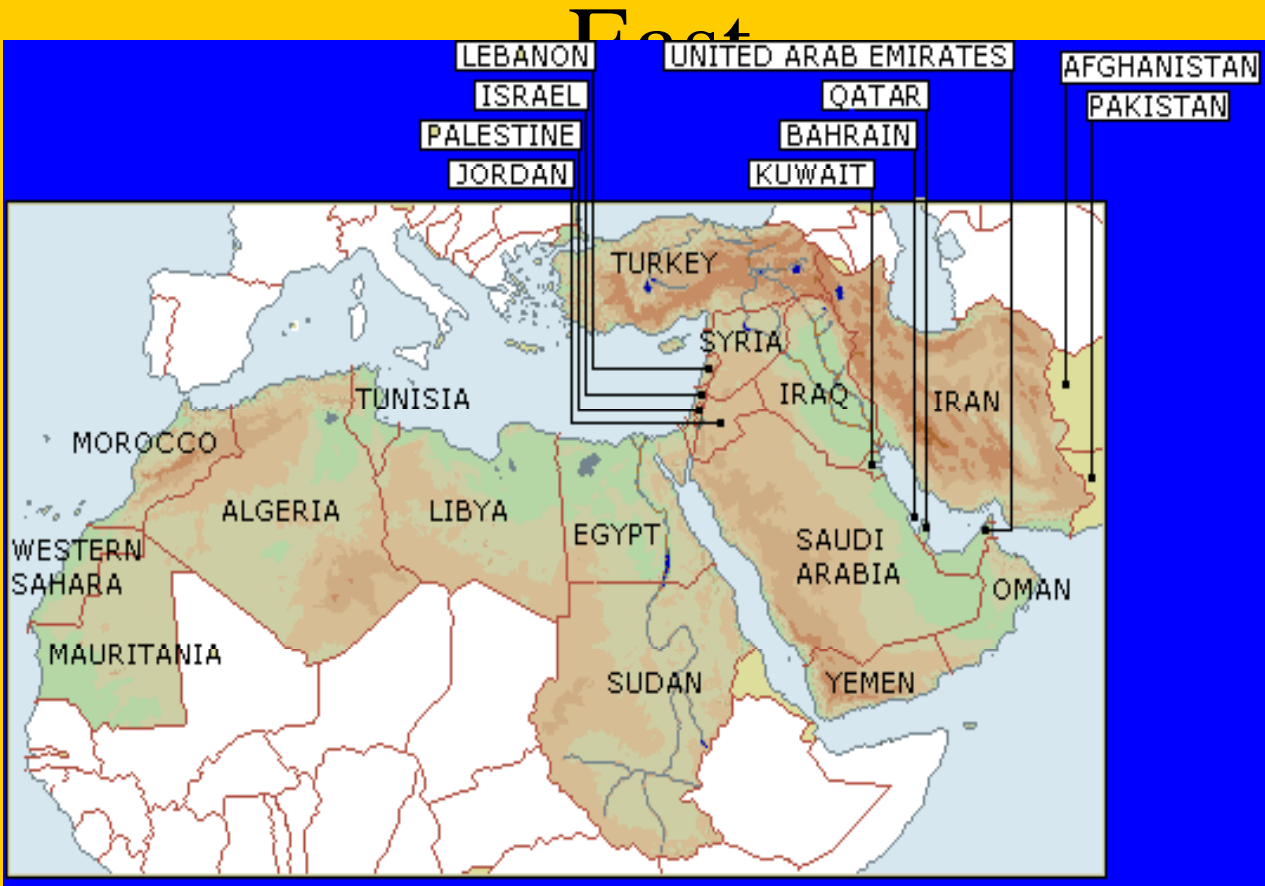

UAE – Gateway to Middle

Your partner in the Middle East.....

Reliance Freight Systems LLC

P.O. Box 32049, Dubai ,UAE.

Tel - + 9714 3938118 / +9714 8837676

Fax - + 9714 3938385/ +9714 8832606

Web : www.reliancefreightsystems.com

Email – reliance@emirates.net.ae